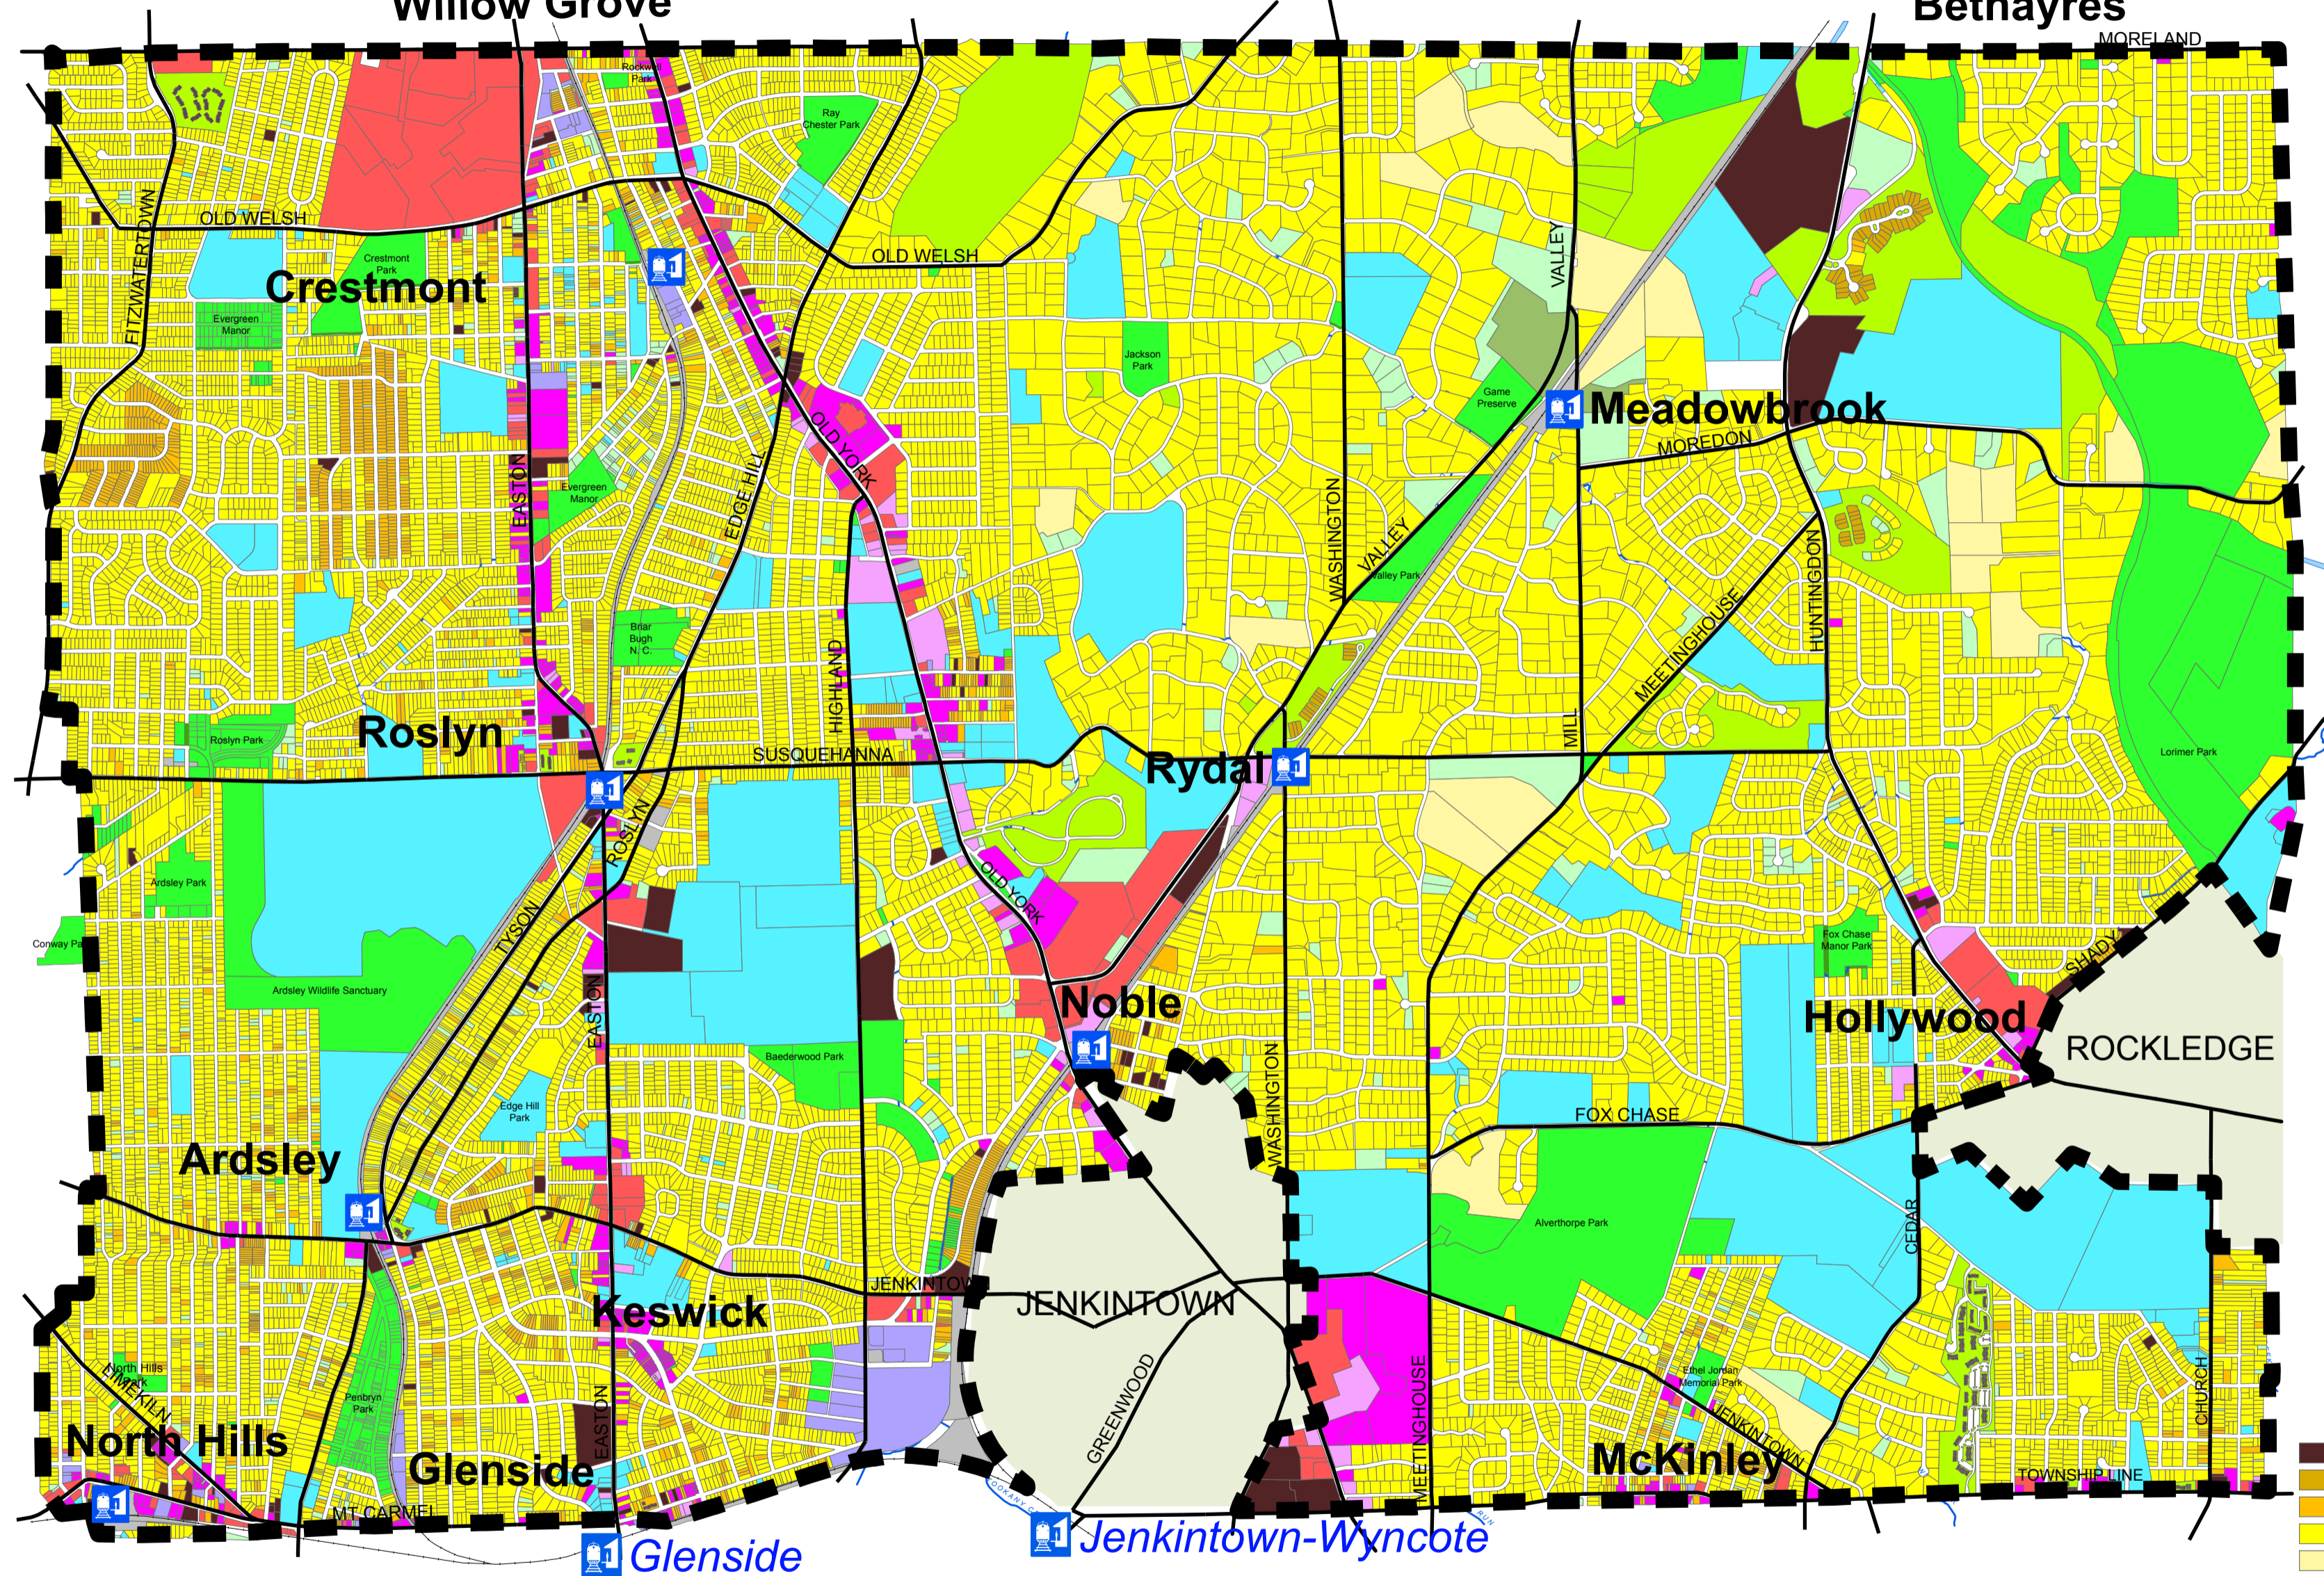

APPENDIX 8: Existing Land Use Map

UPPER MORELAND

LOWER MORELAND

Willow Grove

Bethayres

UPPER DUBLIN

SPRINGFIELD

CHELTENHAM

- Multifamily
- Single Family Attached
- Twin / Duplex
- Single Family Detached
- Country Residence
- Mixed Use
- Retail
- Office
- Industrial
- Institutional
- Utilities
- Undeveloped
- Public Open Space
- Private Open Space
- Agriculture
- Regional Rail Stations