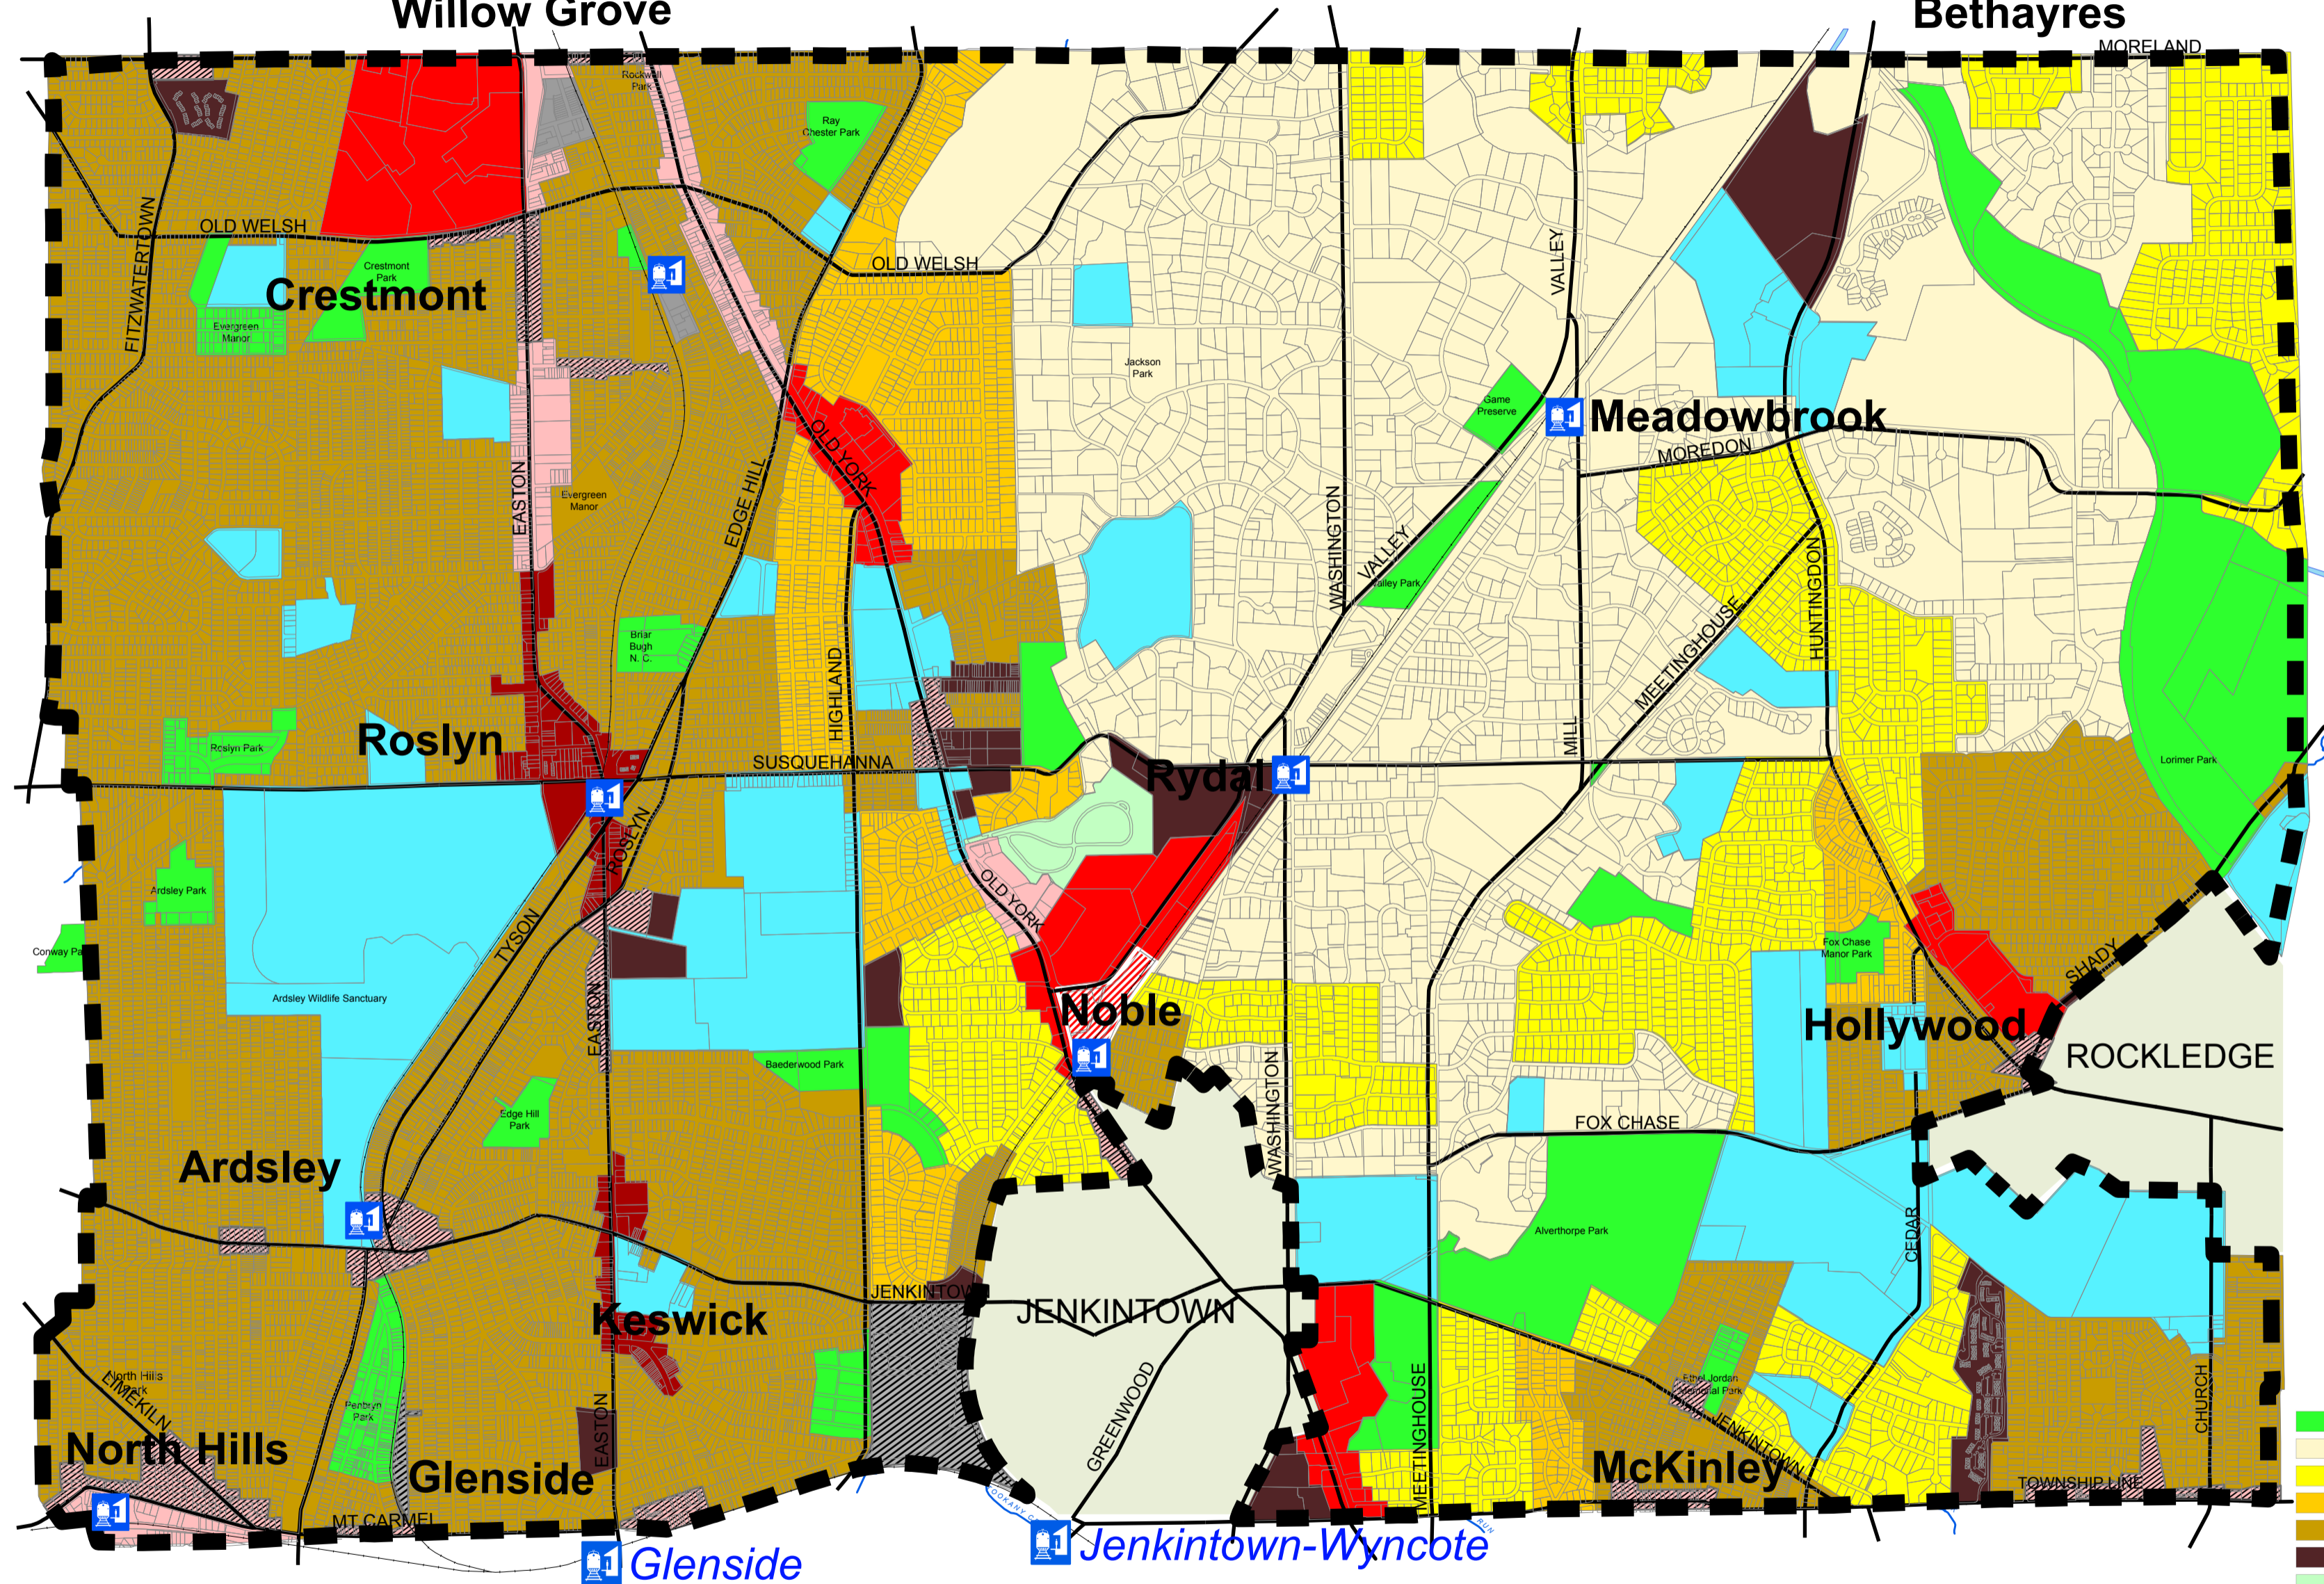

# APPENDIX 9: Zoning Map

UPPER MORELAND

LOWER MORELAND

Willow Grove

Bethayres

UPPER DUBLIN

SPRINGFIELD

CHELTENHAM

PHILADELPHIA

- RC Recreation/Conservation
- R1 Low Density Residential
- R2 Low-Medium Density Residential
- R3 Medium Density Residential
- R4 High Density Residential
- AO Apartment Office
- SNR Senior Neighborhood Residential
- BC Business Center
- BC Noble Triangle
- MS-H Main Street High Intensity Density
- MS-L Main Street Low Intensity Density
- MS-VC Village Center
- CS Community Service
- SI-G Suburban Industrial Glenside
- SI-W Suburban Industrial Willow Grove
- Regional Rail Stations