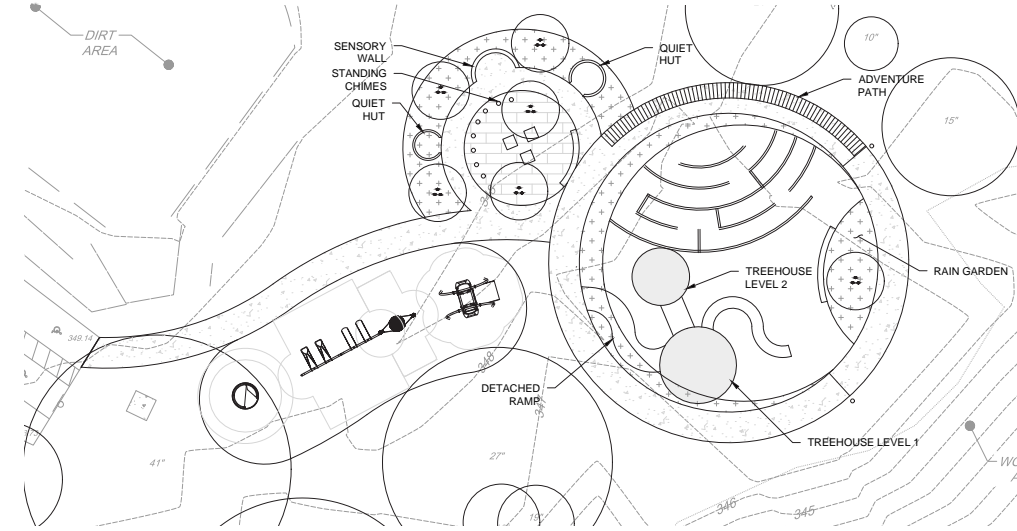

TREEHOUSE DESIGN 2 | INSPIRATION

Abington Inclusive Park and Playground

02/15/23

TREEHOUSE DESIGN 2 | PLAN AND ELEVATION

TREEHOUSE DESIGN 3 | INSPIRATION

Abington Inclusive Park and Playground

02/15/23

TREEHOUSE DESIGN 3 | PLAN AND ELEVATION

SENSORY MAZE

SENSORY MAZE

MAZE INSPIRATION

TAPERED MAZE WALLS | CUSTOM

SENSORY WALL | CUSTOM

MIRROR CHIMES | PERCUSSION PLAY

CURVED BENCHES | STREETLIFE

TALK TUBES | PERCUSSION PLAY

TEXTURED PATH | CUSTOM

Abington Inclusive Park and Playground

02/15/23

CONCEPT PLAN

CONCEPT ITERATIONS

Abington Inclusive Park and Playground

02/15/23

CONCEPT PLAN

Abington Inclusive Park and Playground

02/15/23

CONCEPT PLAN | FEATURES

Abington Inclusive Park and Playground

02/15/23