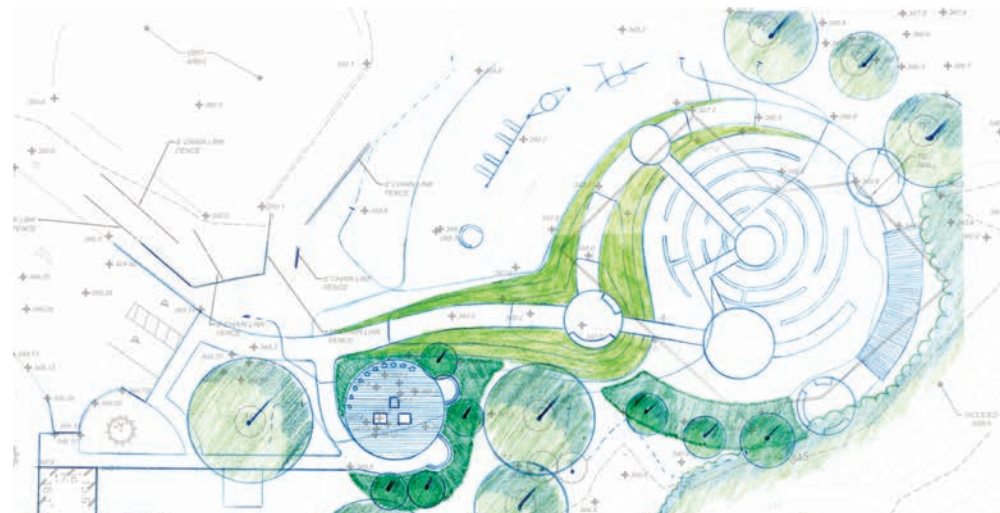

TREEHOUSE DESIGN 2 | INSPIRATION

Abington Inclusive Park and Playground

02/15/23

TREEHOUSE DESIGN 2 | PLAN AND ELEVATION

TREEHOUSE DESIGN 3 | INSPIRATION

Abington Inclusive Park and Playground

02/15/23

TREEHOUSE DESIGN 3 | PLAN AND ELEVATION

SENSORY MAZE

SENSORY MAZE

MAZE INSPIRATION

TAPERED MAZE WALLS | CUSTOM

SENSORY WALL | CUSTOM

MIRROR CHIMES | PERCUSSION PLAY

CURVED BENCHES | STREETLIFE

TALK TUBES | PERCUSSION PLAY

TEXTURED PATH | CUSTOM

Abington Inclusive Park and Playground

02/15/23

CONCEPT PLAN

CONCEPT ITERATIONS

Abington Inclusive Park and Playground

02/15/23

CONCEPT PLAN

Abington Inclusive Park and Playground

02/15/23

CONCEPT PLAN | FEATURES

Abington Inclusive Park and Playground

02/15/23