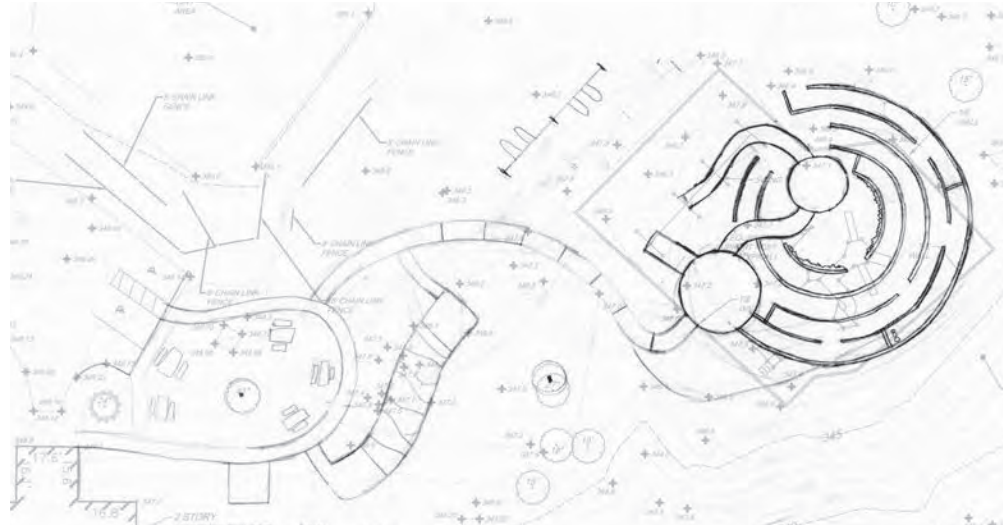

SENSORY MAZE

SENSORY MAZE

MAZE INSPIRATION

TAPERED MAZE WALLS | CUSTOM

SENSORY WALL | CUSTOM

MIRROR CHIMES | PERCUSSION PLAY

CURVED BENCHES | STREETLIFE

TALK TUBES | PERCUSSION PLAY

TEXTURED PATH | CUSTOM

Abington Inclusive Park and Playground

02/15/23

CONCEPT PLAN

CONCEPT ITERATIONS

Abington Inclusive Park and Playground

02/15/23

CONCEPT PLAN