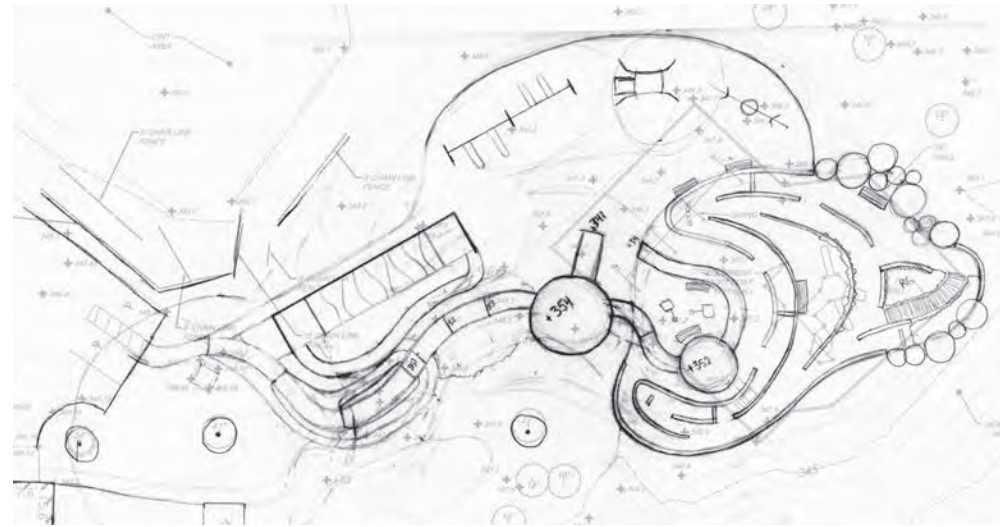

SENSORY MAZE

SENSORY MAZE

MAZE INSPIRATION

TAPERED MAZE WALLS | CUSTOM

SENSORY WALL | CUSTOM

MIRROR CHIMES | PERCUSSION PLAY

CURVED BENCHES | STREETLIFE

TALK TUBES | PERCUSSION PLAY

TEXTURED PATH | CUSTOM

Abington Inclusive Park and Playground

02/15/23

CONCEPT PLAN

CONCEPT ITERATIONS

Abington Inclusive Park and Playground

02/15/23

CONCEPT PLAN

Abington Inclusive Park and Playground

02/15/23

CONCEPT PLAN | FEATURES

Abington Inclusive Park and Playground

02/15/23