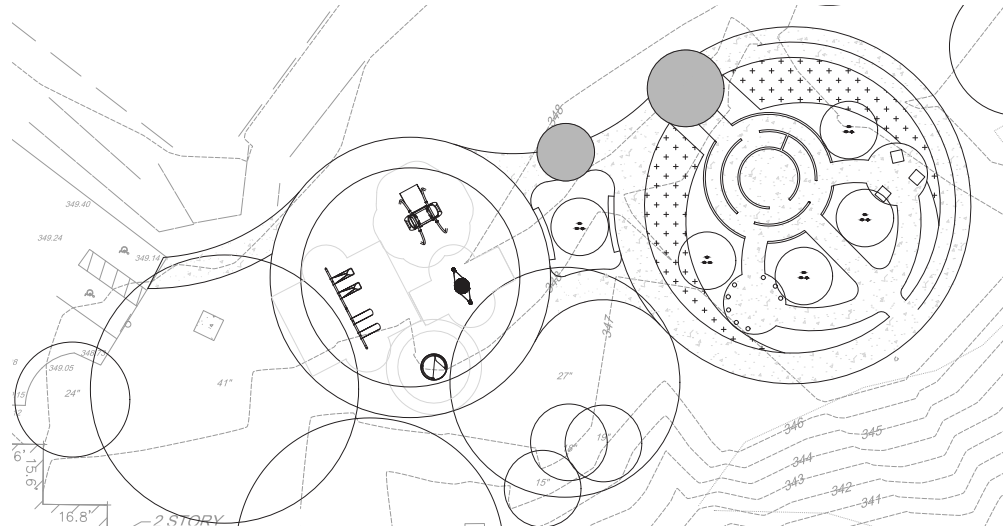

SENSORY MAZE

SENSORY MAZE

MAZE INSPIRATION

TAPERED MAZE WALLS | CUSTOM

SENSORY WALL | CUSTOM

MIRROR CHIMES | PERCUSSION PLAY

CURVED BENCHES | STREETLIFE

TALK TUBES | PERCUSSION PLAY

TEXTURED PATH | CUSTOM

Abington Inclusive Park and Playground

02/15/23

CONCEPT PLAN

CONCEPT ITERATIONS

Abington Inclusive Park and Playground

02/15/23

CONCEPT PLAN