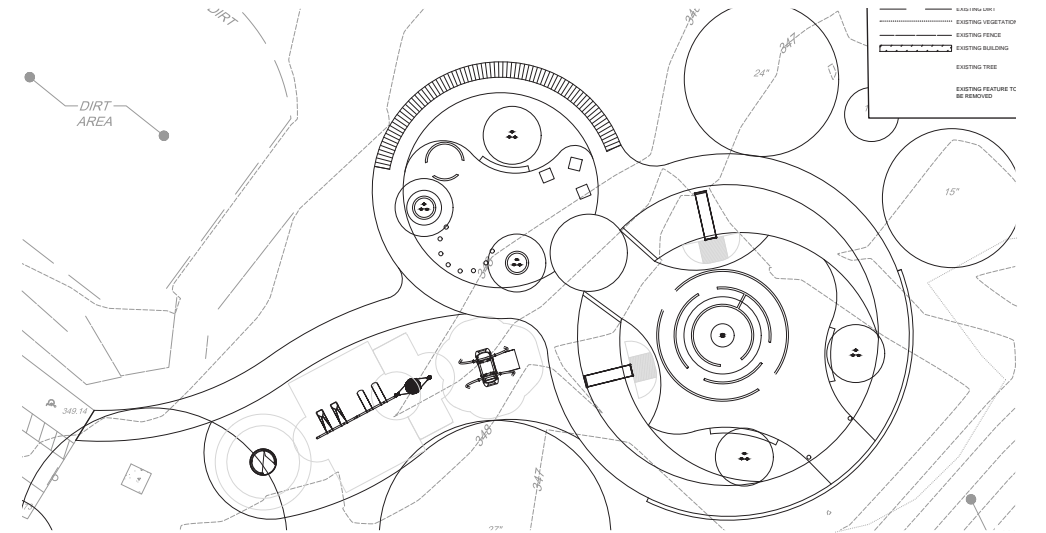

SENSORY MAZE

SENSORY MAZE

MAZE INSPIRATION

TAPERED MAZE WALLS | CUSTOM

SENSORY WALL | CUSTOM

MIRROR CHIMES | PERCUSSION PLAY

CURVED BENCHES | STREETLIFE

TALK TUBES | PERCUSSION PLAY

TEXTURED PATH | CUSTOM

Abington Inclusive Park and Playground

02/15/23

CONCEPT PLAN

CONCEPT ITERATIONS

Abington Inclusive Park and Playground

02/15/23

CONCEPT PLAN